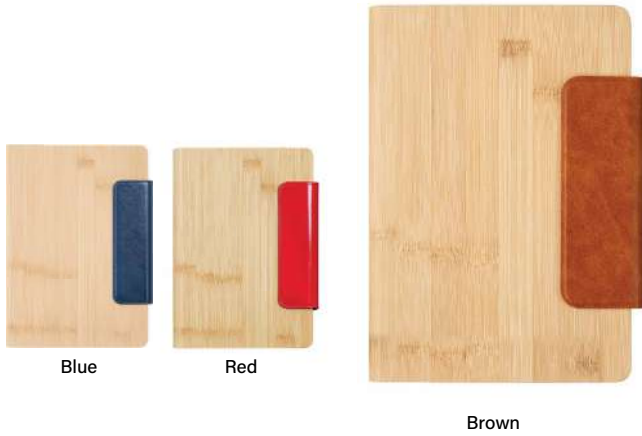

Specification:

Material: Bamboo Cover

Size: A5 – 14.5cm(W) x 21cm(H)

Inner pages: Single line paper – 100 sheets of 70gsm paper

Bind: Thread Sewn Binding

Eco Friendly Item

**NB07 Bamboo Cover Notebook with
Magnetic Holder**