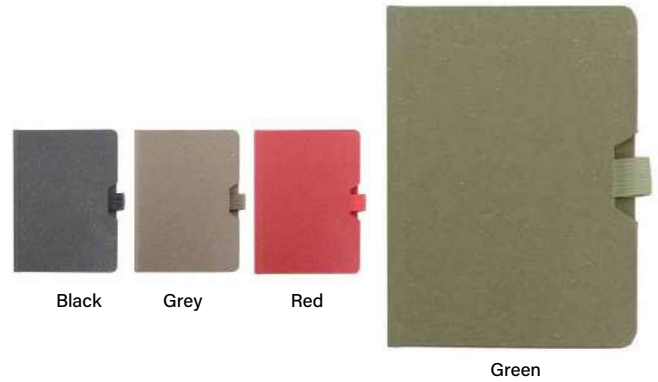

**NB02 Cova Notebook 70gsm
(Hard Eco Paper)**