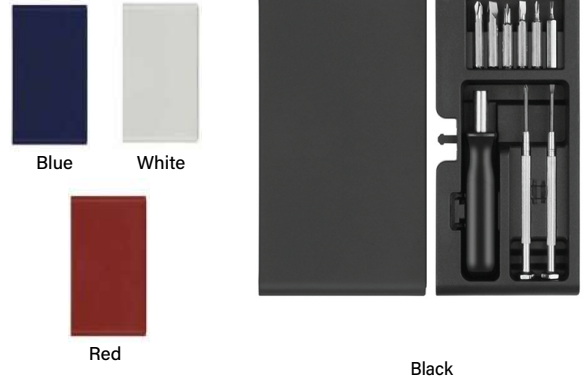

HS02 Tool Kit Set