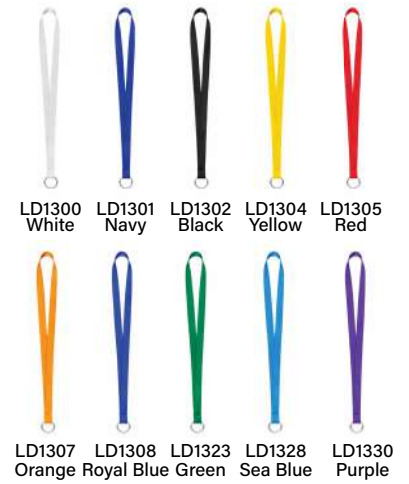

NC04 Bamboo Name Card Holder

Specification:
Material: PVC
Size: 7cm(W) x 10cm

ID01 - ID Card Holder

Black

Specification:
Material: PVC
Size: 10cm(W) x 7cm(H)

ID02 - ID Card Holder

Black

Specification:
Material: PVC + Steel
Size: 7cm(W) x 11cm(H)

ID03 - ID Card Holder

Blue

Black

Specification:
Material: PVC + Steel
Size: 5.5cm(W) x 7cm(H)

ID04 - ID Card Holder

Red

Brown

Black

Specification:
Material: Nylon + Steel
Size: 1.5cm (15mm) Width

LD01 Lanyard

Specification:
Material: Nylon + Steel
Size: 2cm (20mm) Width

LD02 Lanyard

Specification:
Material: Nylon + Steel
Size: 2cm (20mm) Width

LD03 Lanyard

Specification:
Material: Nylon + Steel
Size: 1.5cm (15mm) Width

LD04 Lanyard

Specification:
Material: Nylon + Metal
Size: 2cm (20mm) Width

LD05 Lanyard

Specification:
Material: Nylon + Metal
Size: 2cm (20mm)