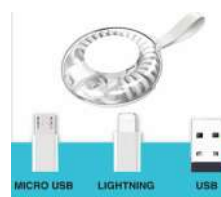

MSB03 Eva Cable Organizer Box

Red

Dark Blue

Black

Specification:
 Material: PVC + ABS
 Size: 6.9cm(L) x 6.4cm(W) x 1.8cm(H)
 Quick Charge & Data Transfer
 Spring Cable (85cm) With Storage Box

MSB04 5in1 Multicable With Spring Cable 85cm