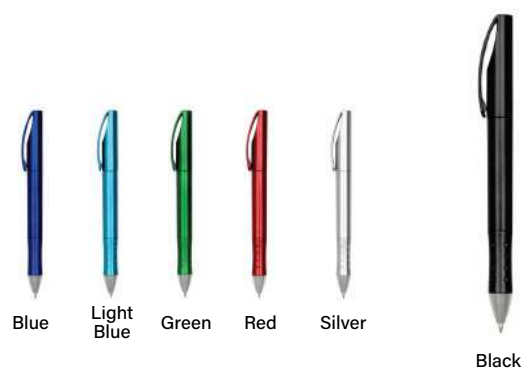

Red Orange Green

Yellow Blue Light Blue

Black

Specification:
Material: Wooden + ABS plastic
Size: 13.5cm(L) x 1.1cm(D)
Ink Type: Nib size - 1.0mm
Black - Ball ink

PP12 Silverleaf - Wood Ball Gel Pen

Dark Brown Light Brown

Brown

Specification: **PP13 Amaza - [rABS] Plastic Ball Pen**
 Material: Barrel - Recycled ABS [rABS]
 Push button - Bamboo
 Size: 13.5cm(L) x 1.5cm(D)
 Ink Type: Nib size - 1.0mm
 Black - Ball ink

Specification: **PP14 Dandy - Lanyard Plastic Ball Pen**
 Material: Barrel - ABS
 Tape - Steel strip
 Size: 12.6cm(L) x 2cm(D)
 Ink Type: Nib size: 1.0mm
 Black - Ball ink

Specification: **PP15 Brambles - [rABS] Plastic Ball Pen**
 Material: Recycled ABS [rABS]
 Size: 14.3cm(L) x 1.2cm(D)
 Ink Type: Nib size - 1.0mm
 Black - Ball ink

Specification: **PP16 Rollo - Mini Plastic Ball Pen**
 Material: Plastic solid gloss
 Size: 11.4cm(L) x 1.3cm(D)
 Ink Type: Nib size - 1.0mm
 Black - Ball ink

Specification: **PP17 Eco Paper Ball Gel Pen**
 Material: Recycled paper + ABS plastic
 Size: 14cm(L) x 1.1cm(D)
 Ink Type: Nib size - 1.0mm
 Black - Ball ink

Specification: **PP18 Vogue - Plastic Gel Pen**
 Material: Plastic metallic surface
 Size: 11.4cm(L) x 1cm(D)
 Ink Type: Nib size - 1.0mm
 Black - Ball ink