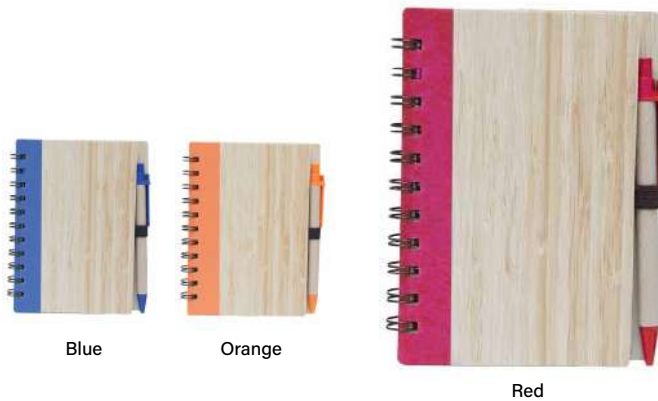

NB08 A5 RPET Notebook

Specification:

Material: Bamboo Cover With Pen

Size: 12cm(W) x 16cm (H)

Inner pages: Single line paper with 70 sheets

NB09 Eco Notebook With Pen

Specification:

Material: PU Leather