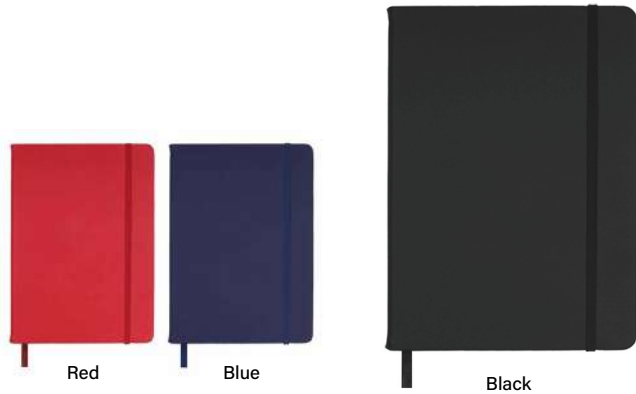

Specification:

Material: PU Leather with Cardboard
Size: A5 – 14.5cm(W) x 21cm(H) x 3.35cm (L)
Inner pages: 80 sheets with 70gsm paper
astic Band, Pen Holder & Ribbon Bookmark

NB01 A5 PU Leather Notebook