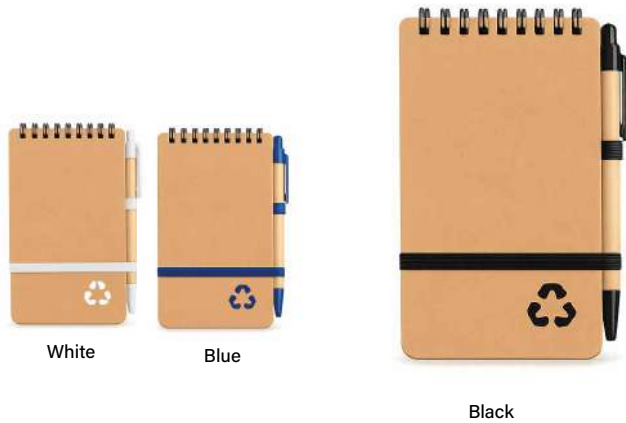

NP09 Eco Recycled Notepad