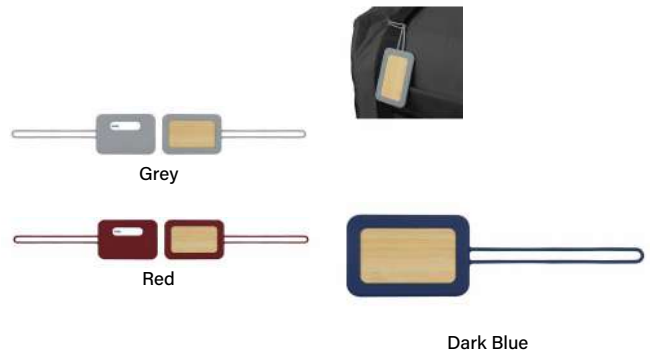

Specification: **LT01 Bamboo Luggage Tag**
Material: Sleeve & Strap: Silicone
Information Tag - Bamboo
Size: 9cm(L) x 0.65cm(W) x 6cm(H)