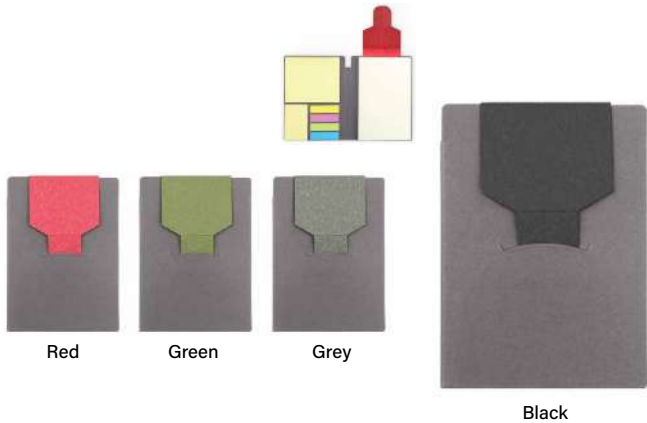

Specification:

Material: Colour Branding Paper
Size: 10cm(W) x 14cm(H)
Inner pages: large sticky pad with 70 sheets
Medium yellow sticky note with 25 sheets
Small yellow sticky note with 25 sheets

NP07 Eco Notepad Set