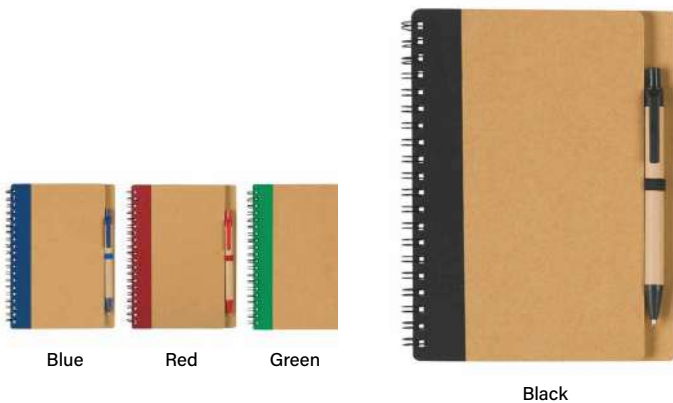

NB05 B5 Eco Notebook 70 Sheets