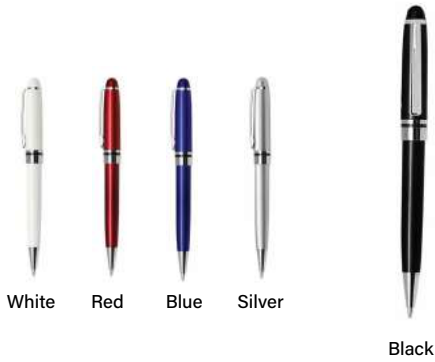

PP05 Fuji - Plastic Ball Pen (Black Ink)

White Pink Purple Red

Orange Yellow Green Blue Light Blue

Black

Specification:
Material: Plastic solid gloss
Size: 13cm(L) x 1.3cm(D)
Ink Type: Nib size - 1.0mm
Black - Ball ink

PP06 Bubble - Plastic Ball Pen

White Pink Purple Red

Orange Yellow Green Turquoise Light Blue

Black

Specification:
Material: Plastic solid gloss
Size: 13.8cm(L) x 1cm(D)
Ink Type: Nib size - 1.0mm
Black - Ball ink

PP07 Cambridge - Plastic Ball Pen

White Red Blue Silver

Black

Specification:
Material: Plastic solid matte
Size: 13cm(L) x 0.6cm(D)
Ink Type: Nib size - 1.0mm
Black - Ball ink

PP08 Lano - Plastic Ball Pen

Black

Specification:
Material: Plastic metallic surface
Size: 14.5cm(L) x 1cm(D)
Ink Type: Nib size - 1.0mm
Black - Ball ink

PP09 Flexi Prime - Plastic Ball Pen

Blue Red Gold Silver White

Black

Specification:
Material: Plastic metallic surface
Size: 14.5cm(L) x 1cm(D)
Ink Type: Nib size - 1.0mm
Black - Ball ink