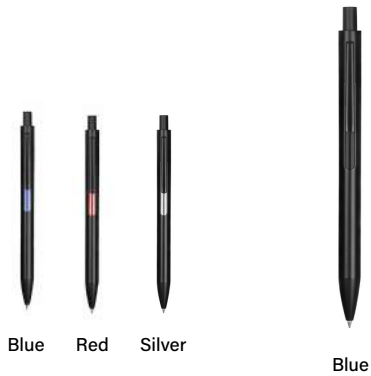

Black

Specification:
Material: Aluminium
Size: 14.5cm(L) x 1cm(D)
Ink Type: Nib size - 1.0mm
Black - Ball ink

MP08 Click - Metal Ball Pen

White Green

Blue

Specification:
Material Barrel: Aluminium
Push button: Bamboo
Size: 14cm(L) x 1.3cm(D)
Ink Type: Nib size - 1.0mm
Black - Ball Gel ink

Red Grey Blue

Black

Specification:
Material: Aluminium
Size: 14cm(L) x 1.3cm(D)
Ink Type: Nib size - 1.0mm
Black - Ball ink

MP11 Lilidy - Metal Ball Pen

Specification:
Material: Aluminium
Size: 12.8cm(L) x 0.6cm(D)
Ink Type: Nib size - 1.0mm
Black - Ball ink

MP12 Milan - Metal Ball Pen

Specification:
Material: Aluminium
Size: 14.3cm(L) x 0.7cm(D)
Ink Type: Nib size - 0.7mm
Black - Gel ink

MP13 Freliner - Metal Gel Pen

Specification:
Material: Aluminium
Size: 13.9cm(L) x 1.3cm(D)
Ink Type: Nib size - 1.0mm
Black - Ball Gel ink

MP14 Stellar - Metal Ball Pen

Specification:
Material: Aluminium
Size: 13.8cm(L) x 1.3cm(D)
Ink Type: Nib size - 0.7mm
Black - Gel ink

MP15 Stellar - Metal Roller Pen

Specification:
Material: Plastic metallic surface
Size: 14.3cm(L) x 0.9cm(D)
Ink Type: Nib size - 1.0mm
Black - Ball ink