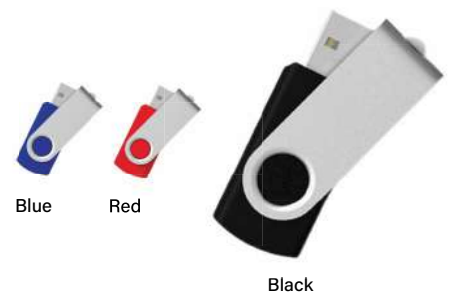

FD-07 MT046A Swivel USB Flash Drive

Specification:
Material: ABS
Capacity: 32gb
Size: 8.2cm x 5cm x 0.19cm

Specification:
Material: Alloy
Capacity: 32gb
Size: 3.9cm x 1.2cm x 0.4cm

Specification:
Material: Alloy + Plastic
Capacity: 32gb
Size: 5.5cm x 2cm x 1.1cm