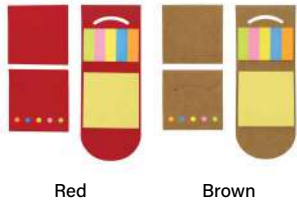

NP01 Eco Sticky Notepad

Red Brown

Black

Specification:
Material: Kraft Paper
Size: 10cm(W) x 15cm(H)
Inner pages: 60 sheets White Paper & 25 sheets for Sticky Notes
Built-in pen holder with kraft pen

NP02 Eco Notepad With Pen