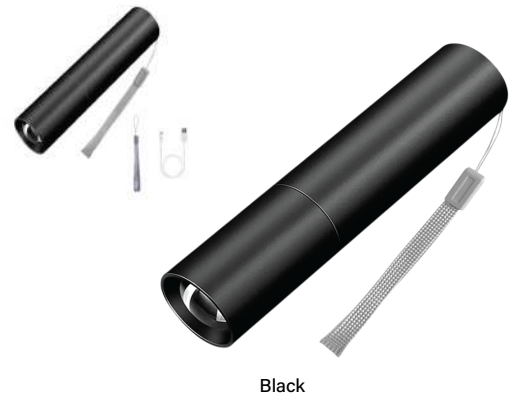

TL02 Torch Light 811