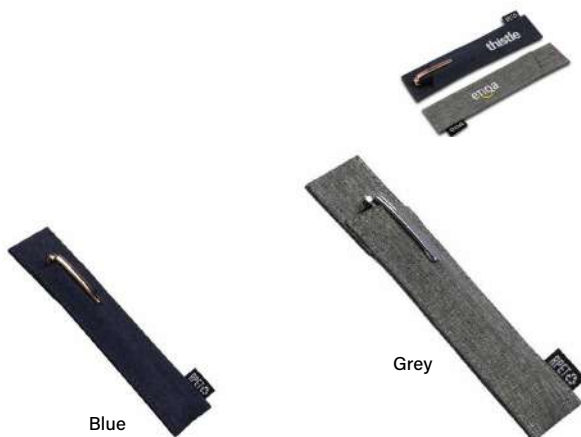

PPB03 rPET Pen Pouch

Specification:
Material: AS
Size: 15cm(L) x 1.9cm(D)