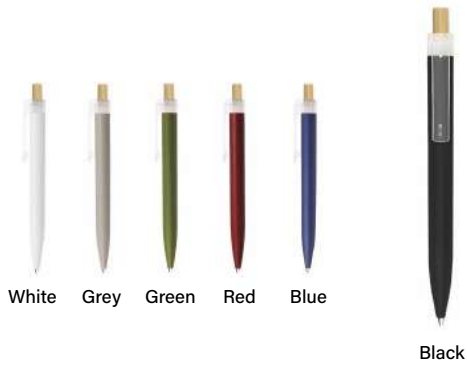

Black

Specification:
Material: Plastic metallic surface
Size: 14.5cm(L) x 1cm(D)
Ink Type: Nib size - 1.0mm
Black - Ball ink

PP09 Flexi Prime - Plastic Ball Pen

Blue Red Gold Silver White

Black

Specification:
Material: Plastic metallic surface
Size: 14.5cm(L) x 1cm(D)
Ink Type: Nib size - 1.0mm
Black - Ball ink

PP10 Toronto - Plastic Ball Pen

Blue Turquoise Pink Grey

Black

Specification:
Material: Plastic metallic surface
Size: 14cm(L) x 1.1cm(D)
Ink Type: Nib size - 1.0mm
Black - Ball ink

PP11 Cali - Plastic Ball Pen

Red Orange Green

Yellow Blue Light Blue

Black

Specification:
Material: Wooden + ABS plastic
Size: 13.5cm(L) x 1.1cm(D)
Ink Type: Nib size - 1.0mm
Black - Ball ink

PP12 Silverleaf - Wood Ball Gel Pen

Dark Brown Light Brown

Brown

Specification: **PP13 Amaza - [rABS] Plastic Ball Pen**
 Material: Barrel - Recycled ABS [rABS]
 Push button - Bamboo
 Size: 13.5cm(L) x 1.5cm(D)
 Ink Type: Nib size - 1.0mm
 Black - Ball ink

Specification: **PP14 Dandy - Lanyard Plastic Ball Pen**
 Material: Barrel - ABS
 Tape - Steel strip
 Size: 12.6cm(L) x 2cm(D)
 Ink Type: Nib size: 1.0mm
 Black - Ball ink