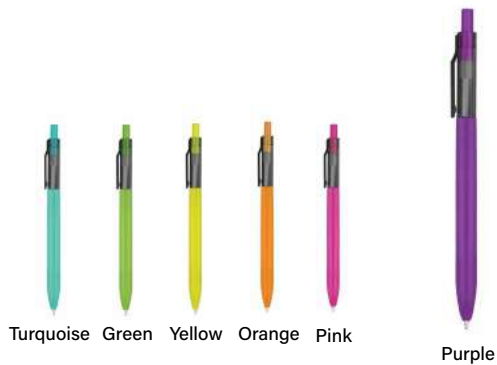

Red Orange Green

Yellow Blue Light Blue

Black

Specification:
Material: Wooden + ABS plastic
Size: 13.5cm(L) x 1.1cm(D)
Ink Type: Nib size - 1.0mm
Black - Ball ink

PP12 Silverleaf - Wood Ball Gel Pen

Dark Brown Light Brown

Brown

Specification: **PP13 Amaza - [rABS] Plastic Ball Pen**
 Material: Barrel - Recycled ABS [rABS]
 Push button - Bamboo
 Size: 13.5cm(L) x 1.5cm(D)
 Ink Type: Nib size - 1.0mm
 Black - Ball ink

Specification: **PP14 Dandy - Lanyard Plastic Ball Pen**
 Material: Barrel - ABS
 Tape - Steel strip
 Size: 12.6cm(L) x 2cm(D)
 Ink Type: Nib size: 1.0mm
 Black - Ball ink

Specification: **PP15 Brambles - [rABS] Plastic Ball Pen**
 Material: Recycled ABS [rABS]
 Size: 14.3cm(L) x 1.2cm(D)
 Ink Type: Nib size - 1.0mm
 Black - Ball ink

Specification: **PP16 Rollo - Mini Plastic Ball Pen**
 Material: Plastic solid gloss
 Size: 11.4cm(L) x 1.3cm(D)
 Ink Type: Nib size - 1.0mm
 Black - Ball ink