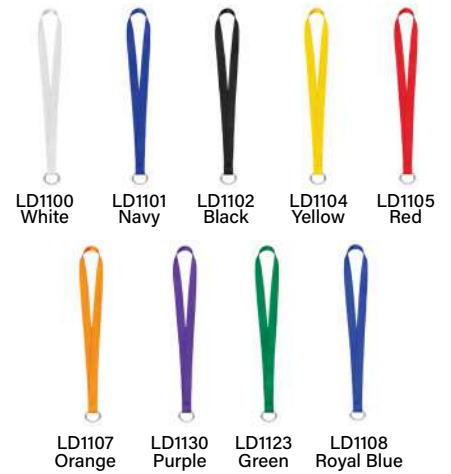

NC04 Bamboo Name Card Holder

Specification:
Material: PVC
Size: 7cm(W) x 10cm

ID01 - ID Card Holder

Black

Specification:
Material: PVC
Size: 10cm(W) x 7cm(H)

ID02 - ID Card Holder

Black

Specification:
Material: PVC + Steel
Size: 7cm(W) x 11cm(H)

ID03 - ID Card Holder

Blue

Black

Specification:
Material: PVC + Steel
Size: 5.5cm(W) x 7cm(H)

ID04 - ID Card Holder

Red

Brown

Black

Specification:
Material: Nylon + Steel
Size: 1.5cm (15mm) Width

LD01 Lanyard

Specification:
Material: Nylon + Steel
Size: 2cm (20mm) Width

LD02 Lanyard

Specification:
Material: Nylon + Steel
Size: 2cm (20mm) Width