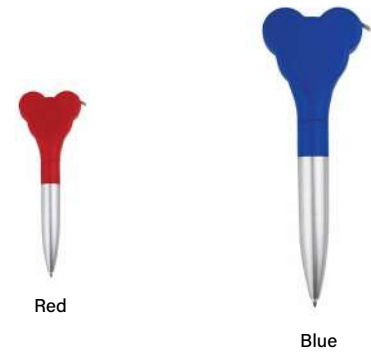

Red Orange Green

Yellow Blue Light Blue

Black

Specification:
Material: Wooden + ABS plastic
Size: 13.5cm(L) x 1.1cm(D)
Ink Type: Nib size - 1.0mm
Black - Ball ink

PP12 Silverleaf - Wood Ball Gel Pen

Dark Brown Light Brown

Brown

Specification: **PP13 Amaza - [rABS] Plastic Ball Pen**
 Material: Barrel - Recycled ABS [rABS]
 Push button - Bamboo
 Size: 13.5cm(L) x 1.5cm(D)
 Ink Type: Nib size - 1.0mm
 Black - Ball ink

Specification: **PP14 Dandy - Lanyard Plastic Ball Pen**
 Material: Barrel - ABS
 Tape - Steel strip
 Size: 12.6cm(L) x 2cm(D)
 Ink Type: Nib size: 1.0mm
 Black - Ball ink