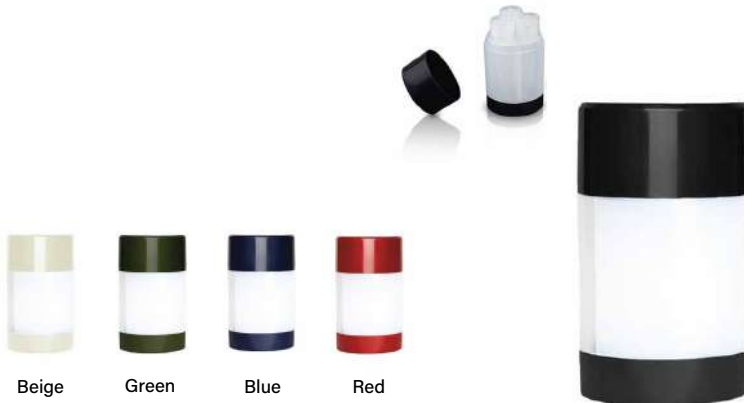

TP03 Luggage Strap

Yellow Orange Red Blue

Green

Specification:
Material: Lid - ABS
Size: 8.9cm(L) x 5.1cm(D)
Bottle: PP + PET

TP04 Travel-Sized Toiletry Container

Beige

Green

Blue