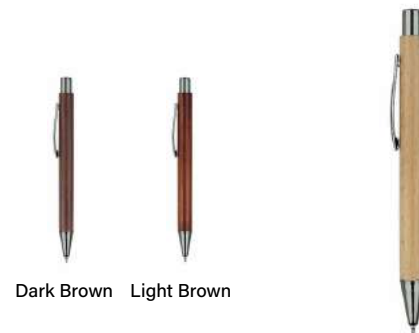

Black

Specification:
Material: Plastic metallic surface
Size: 14.5cm(L) x 1cm(D)
Ink Type: Nib size - 1.0mm
Black - Ball ink

PP09 Flexi Prime - Plastic Ball Pen

Blue Red Gold Silver White

Black

Specification:
Material: Plastic metallic surface
Size: 14.5cm(L) x 1cm(D)
Ink Type: Nib size - 1.0mm
Black - Ball ink

PP10 Toronto - Plastic Ball Pen

Blue Turquoise Pink Grey

Black

Specification:
Material: Plastic metallic surface
Size: 14cm(L) x 1.1cm(D)
Ink Type: Nib size - 1.0mm
Black - Ball ink

PP11 Cali - Plastic Ball Pen

Red Orange Green

Yellow Blue Light Blue

Black

Specification:
Material: Wooden + ABS plastic
Size: 13.5cm(L) x 1.1cm(D)
Ink Type: Nib size - 1.0mm
Black - Ball ink

PP12 Silverleaf - Wood Ball Gel Pen

Dark Brown Light Brown