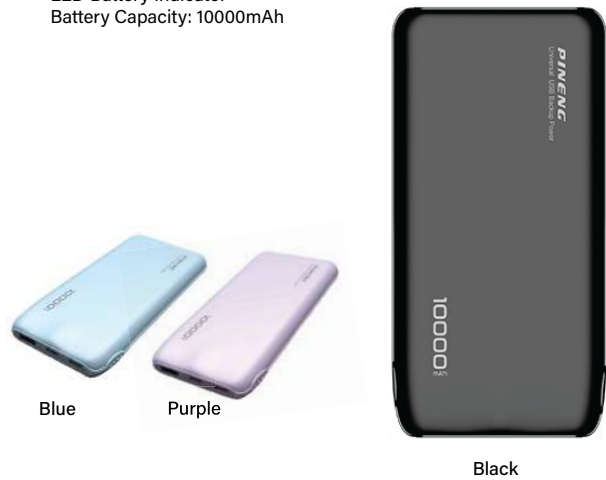

Specification:

Material: ABS
 Size: 9.6cm(W) x 6.2cm(L) x 2cm(H)
 USB-C & Cable Input: 5V-2.1A
 USB Output: 5V-2.1A
 Battery Capacity: 10000mAh

**PB02 Powerbank 10000mAh
 With 4x Built in Cable**

Specification:

Material: ABS
 Size: 13.7cm(L) x 6.8cm(W) x 2.85cm(H)
 Type-C1 / Type-C2 Input: 5V 2.4A
 Type-C2 output: 5V - 2.4A
 LED Battery Indicator
 Battery Capacity: 10000mAh

PB03 Pineng Powerbank 10000mAh

Specification: