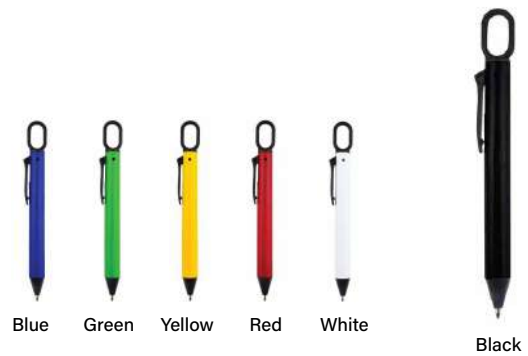

Red Orange Green

Yellow Blue Light Blue

Black

Specification:
Material: Wooden + ABS plastic
Size: 13.5cm(L) x 1.1cm(D)
Ink Type: Nib size - 1.0mm
Black - Ball ink

PP12 Silverleaf - Wood Ball Gel Pen

Dark Brown Light Brown

Brown

Specification: **PP13 Amaza - [rABS] Plastic Ball Pen**
 Material: Barrel - Recycled ABS [rABS]
 Push button - Bamboo
 Size: 13.5cm(L) x 1.5cm(D)
 Ink Type: Nib size - 1.0mm
 Black - Ball ink

Specification: **PP14 Dandy - Lanyard Plastic Ball Pen**
 Material: Barrel - ABS
 Tape - Steel strip
 Size: 12.6cm(L) x 2cm(D)
 Ink Type: Nib size: 1.0mm
 Black - Ball ink

Specification: **PP15 Brambles - [rABS] Plastic Ball Pen**
 Material: Recycled ABS [rABS]
 Size: 14.3cm(L) x 1.2cm(D)
 Ink Type: Nib size - 1.0mm
 Black - Ball ink

Specification: **PP16 Rollo - Mini Plastic Ball Pen**
 Material: Plastic solid gloss
 Size: 11.4cm(L) x 1.3cm(D)
 Ink Type: Nib size - 1.0mm
 Black - Ball ink