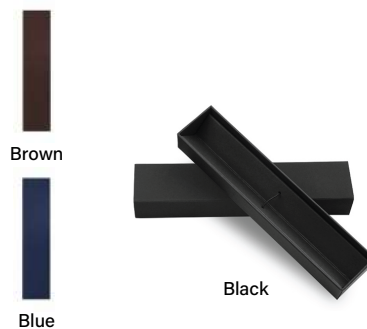

PPB03 rPET Pen Pouch

Specification:
Material: AS
Size: 15cm(L) x 1.9cm(D)

PPB04 Plastic Pen Tube

PPB05 Single Sleeve Paper Pen Box

PPB06 POCCO - Pen Gift Box

PPB07 LANCE - Pen Gift Box

Specification:
Material: Black card
Size: 18.3cm(L) x 4.3cm(W) x 2.2cm(H)