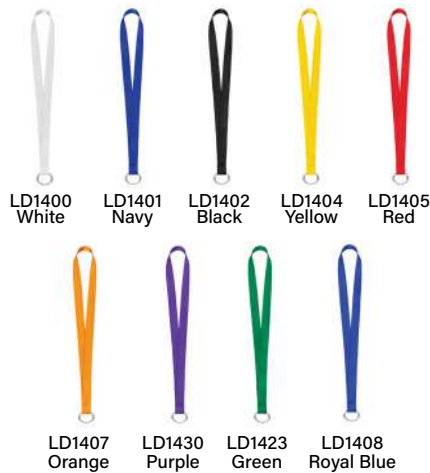

Specification:
Material: Nylon + Steel
Size: 1.5cm (15mm) Width

LD01 Lanyard

Specification:
Material: Nylon + Steel
Size: 2cm (20mm) Width

LD02 Lanyard

Specification:
Material: Nylon + Steel
Size: 2cm (20mm) Width

LD03 Lanyard

Specification:
Material: Nylon + Steel
Size: 1.5cm (15mm) Width

LD04 Lanyard

Specification:
Material: Nylon + Metal
Size: 2cm (20mm) Width

LD05 Lanyard

Specification:
Material: Nylon + Metal
Size: 2cm (20mm)